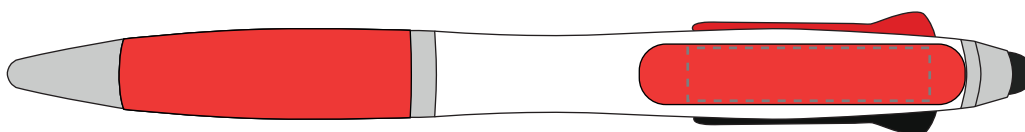

Your Ref:

Quantity:

Product Code: TPC981801

Our Ref:

Version: 1

Product Colour: RED

**PRINTING CONCERNS:**

We stock this item in the following colours

**PANTONE REFERENCE(S)**

- Colour 1
- Colour 2
- Colour 3
- Colour 4

ARTWORK SCALE 100%

ARTWORK SCALE 100%

Clip Print Area:  
32mm x 7mm

Product Image for visualisation  
- colours may vary

**The dashed line is to demonstrate print area and will not appear on your printed item**